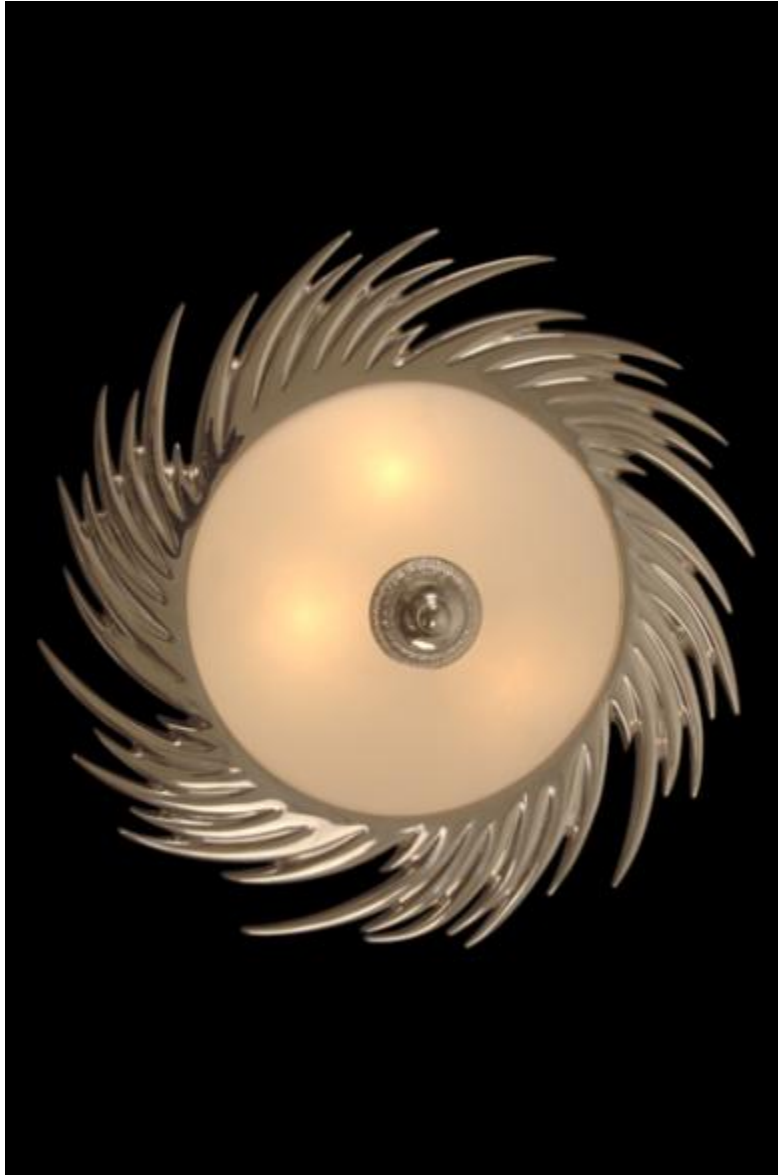

OXSHOTT COLLECTION

—◆◆—
Lighting & Accessories

Sun ii matte opaline SA-2013-02N
Nickel / matte opaline
19.50W 19.50H 6.50D
French Bronze or Nickel Finish
Tweleve Lens

OXSHOTT COLLECTION PRODUCTS ARE ALL HANDMADE AND SUBJECT TO VARIATION